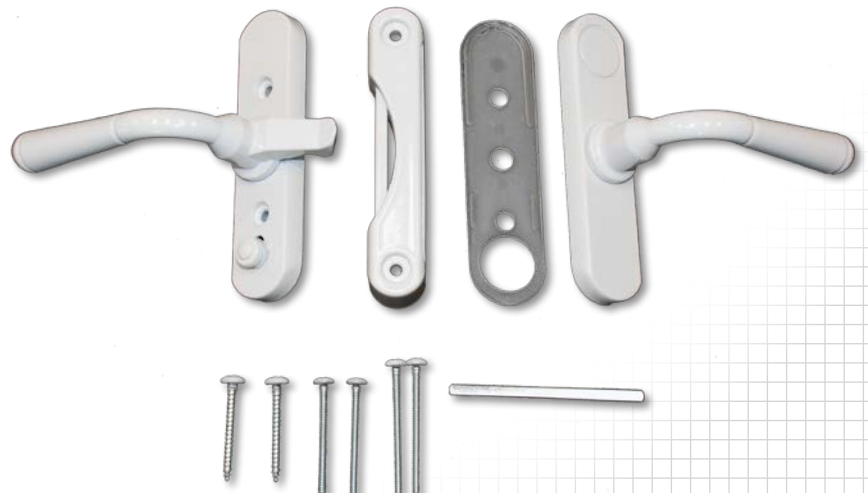

Albright In-Swing Handle

- Elegant Contemporary Design!
- Lower Profile Handle
- Precision Crafted - Won't Sag!
- Improved Strike Design
- Inside Night Lock

Direct Replacement For
Most Other Handles

Fits Common
3 Hole Pattern

What's Included?

- In-Swing Handle
- Latch Assembly
- Install Fasteners

In-Swing Closure Bracket

Closure Tube Can Now Be Inside!

IN-SWING BRACKET
CAN BE USED WITH
ANY CLOSURE TUBE

Available in 5 Colors!

WHITE **BRONZE** *IVORY* *SANDSTONE* *CLAY*

What's Included?

In-Swing Closure
Bracket
and Fasteners