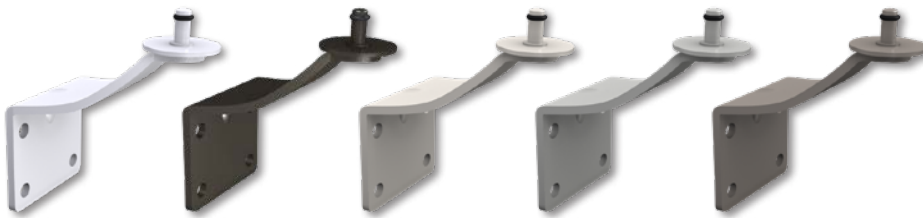

Albright In-Swing Handle

- Elegant Contemporary Design!
- Lower Profile Handle
- Precision Crafted - Won't Sag!
- Improved Strike Design
- Inside Night Lock

Direct Replacement For
Most Other Handles

Fits Common
3 Hole Pattern

What's Included?

- In-Swing Handle
- Latch Assembly
- Install Fasteners

In-Swing Closure Bracket

Closure Tube Can Now Be Inside!

IN-SWING BRACKET
CAN BE USED WITH
ANY CLOSURE TUBE

Available in 5 Colors!

WHITE **BRONZE** *IVORY* *SANDSTONE* *CLAY*

What's Included?

In-Swing Closure
Bracket
and Fasteners