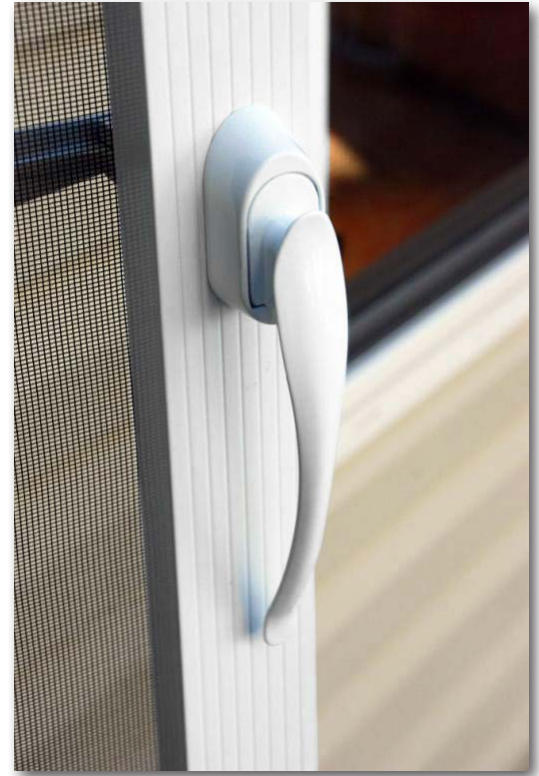

PCA's EZ-Pull Handle Kit

**EZ to use, and now
EZ to choose!**

Now Available in 5 Colors!

- All Rust Free Materials (Stainless steel, zinc die cast, and aluminum)
- Comfortable Pull Style Operation
- Drilling Template for Easier Installation
- Multiple Strikers Included with Various Shims
- Includes Both Closure Brackets for Post and Jamb Installations